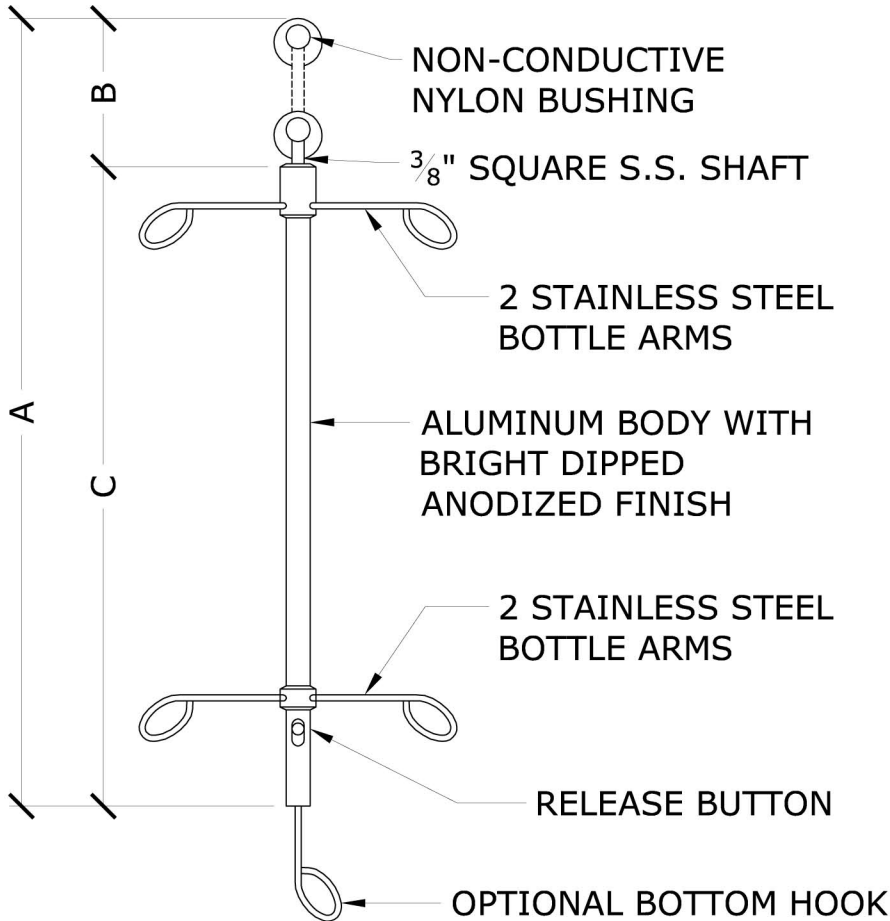

Model 4000TB Telescoping Bottle Holder

Cubicle 7810 S. Dixie Hwy
Curtain West Palm Beach, FL 33405
Factory 800.588.9296 F: 866.804.5692

CEILING HEIGHT	FULLY EXTENDED (A)	VERTICAL TRAVEL (B)	CLOSED (C)	BOTTLE HOLDER FEATURES	
				NUMBER OF I.V. HOOKS	4
8'-0"	28"	10"	18"	I.V. HOOK LOCATION	2 TOP, 2 BOTTOM (ON SAME PLANE)
8'-6"	39"	16"	23"		
9'-0"	45"	16"	29"	VERTICAL ADJUSTMENTS	16" TELESCOPING SQUARE SHAFT (10" ADJ. ON 8'-0" C.H.)
9'-6"	51"	16"	35"		
10'-0"	57"	16"	41"		
10'-6"	63"	16"	47"		

QUANTITY	CEILING HEIGHT

TOP VIEW

ARCHITECT	DATE
CONTRACTOR	DATE REV
DISTRIBUTOR	DRAWN BY
PROJECT	JOB #
	SHEET