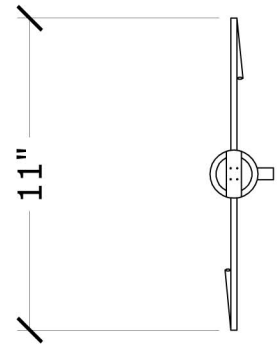

Model 4000TB Telescoping Bottle Holder

Cubicle 7810 S. Dixie Hwy
Curtain West Palm Beach, FL 33405
Factory 800.588.9296 F: 866.804.5692

CEILING HEIGHT	FULLY EXTENDED (A)	VERTICAL TRAVEL (B)	CLOSED (C)	BOTTLE HOLDER FEATURES	
				NUMBER OF I.V. HOOKS	4
8'-0"	28"	10"	18"	I.V. HOOK LOCATION	2 TOP, 2 BOTTOM (ON SAME PLANE)
8'-6"	39"	16"	23"		
9'-0"	45"	16"	29"	VERTICAL ADJUSTMENTS	16" TELESCOPING SQUARE SHAFT (10" ADJ. ON 8'-0" C.H.)
9'-6"	51"	16"	35"		
10'-0"	57"	16"	41"		
10'-6"	63"	16"	47"		

QUANTITY	CEILING HEIGHT

TOP VIEW

ARCHITECT	DATE
CONTRACTOR	DATE REV
DISTRIBUTOR	DRAWN BY
PROJECT	JOB #
	SHEET