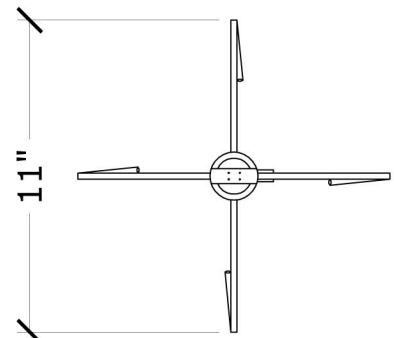

Model 4000B Telescoping Bottle Holder

Cubicle 7810 S. Dixie Hwy
Curtain West Palm Beach, FL 33405
Factory 800.588.9296 F: 866.804.5692

CEILING HEIGHT	FULLY EXTENDED (A)	VERTICAL TRAVEL (B)	CLOSED (C)	BOTTLE HOLDER FEATURES	
				NUMBER OF I.V. HOOKS	
8'-0"	28"	10"	18"	I.V. HOOK LOCATION	BOTTOM
8'-6"	39"	16"	23"		
9'-0"	45"	16"	29"	VERTICAL ADJUSTMENTS	16" TELESCOPING SQUARE SHAFT (10" ADJ. ON 8'-0" C.H.)
9'-6"	51"	16"	35"		
10'-0"	57"	16"	41"		
10'-6"	63"	16"	47"		

QUANTITY	CEILING HEIGHT

TOP VIEW

ARCHITECT	DATE
CONTRACTOR	DATE REV
DISTRIBUTOR	DRAWN BY
PROJECT	JOB #
	SHEET