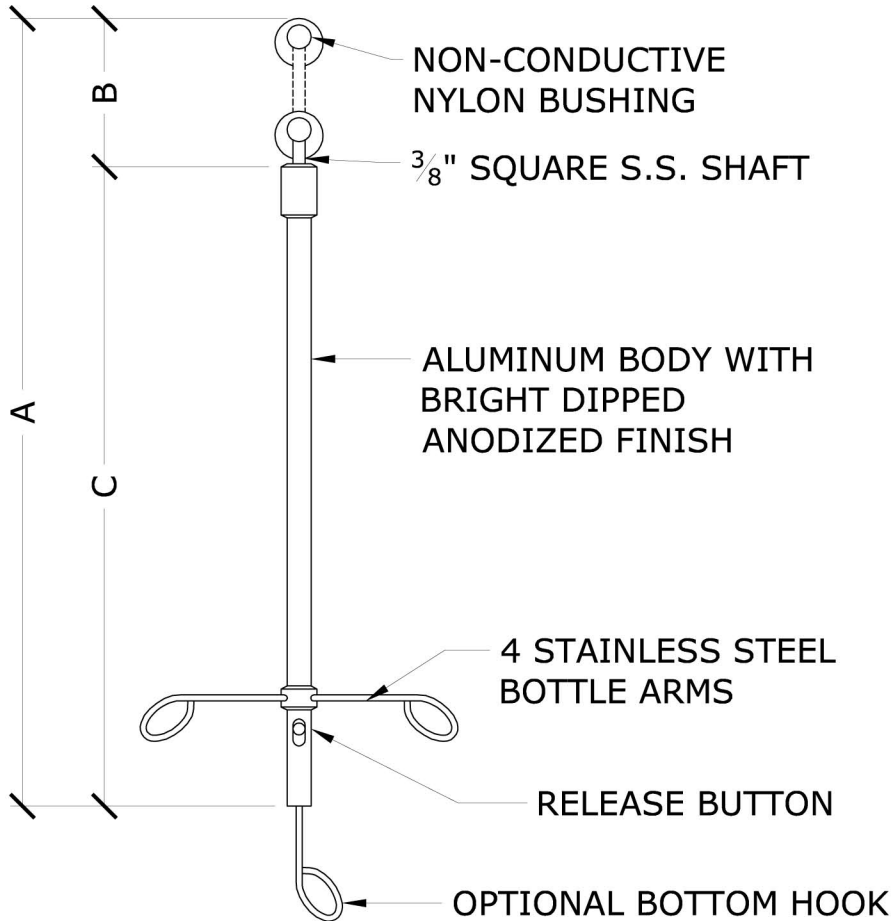

Model 4000B Telescoping Bottle Holder

Cubicle 7810 S. Dixie Hwy
Curtain West Palm Beach, FL 33405
Factory 800.588.9296 F: 866.804.5692

CEILING HEIGHT	FULLY EXTENDED (A)	VERTICAL TRAVEL (B)	CLOSED (C)	BOTTLE HOLDER FEATURES	
				NUMBER OF I.V. HOOKS	
8'-0"	28"	10"	18"	I.V. HOOK LOCATION	BOTTOM
8'-6"	39"	16"	23"		
9'-0"	45"	16"	29"	VERTICAL ADJUSTMENTS	16" TELESCOPING SQUARE SHAFT (10" ADJ. ON 8'-0" C.H.)
9'-6"	51"	16"	35"		
10'-0"	57"	16"	41"		
10'-6"	63"	16"	47"		

QUANTITY	CEILING HEIGHT

TOP VIEW

ARCHITECT	DATE
CONTRACTOR	DATE REV
DISTRIBUTOR	DRAWN BY
PROJECT	JOB #
	SHEET